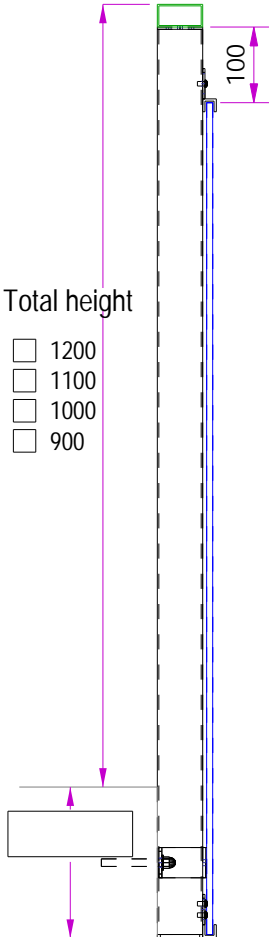

TEMPLATE

GLASS RAILINGS 514.63-3

Side view
1:10

Top view
1:20

Glass thickness
1:5

Producer: STABICO OU
 Tallinn, Estonia
 Tel: +372 555 17 989 e-mail: stabico@stabico.ee
 Web: www.stabico.ee

Step 1
1:20

Installing columns