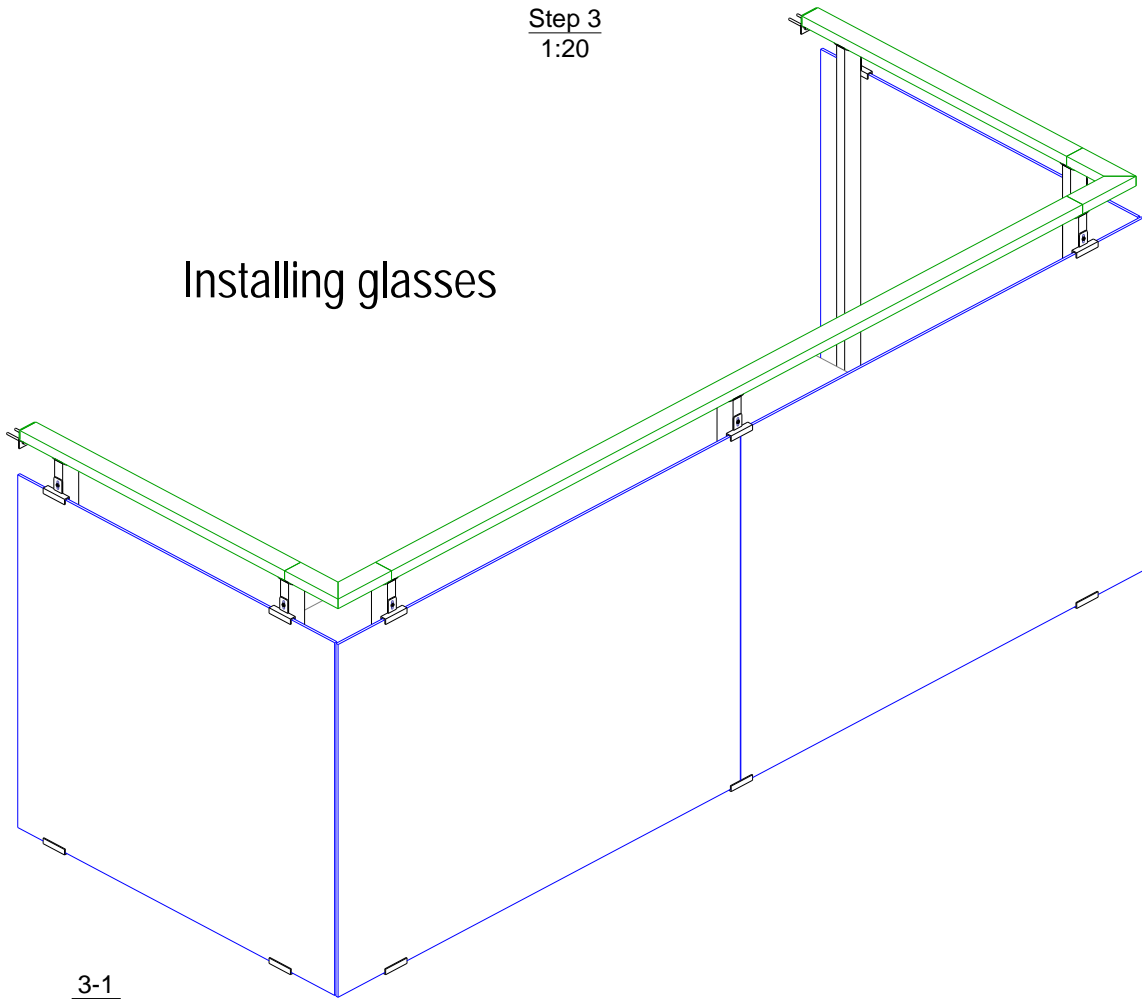

Step 3
1:20

Installing glasses

3-1
1:10