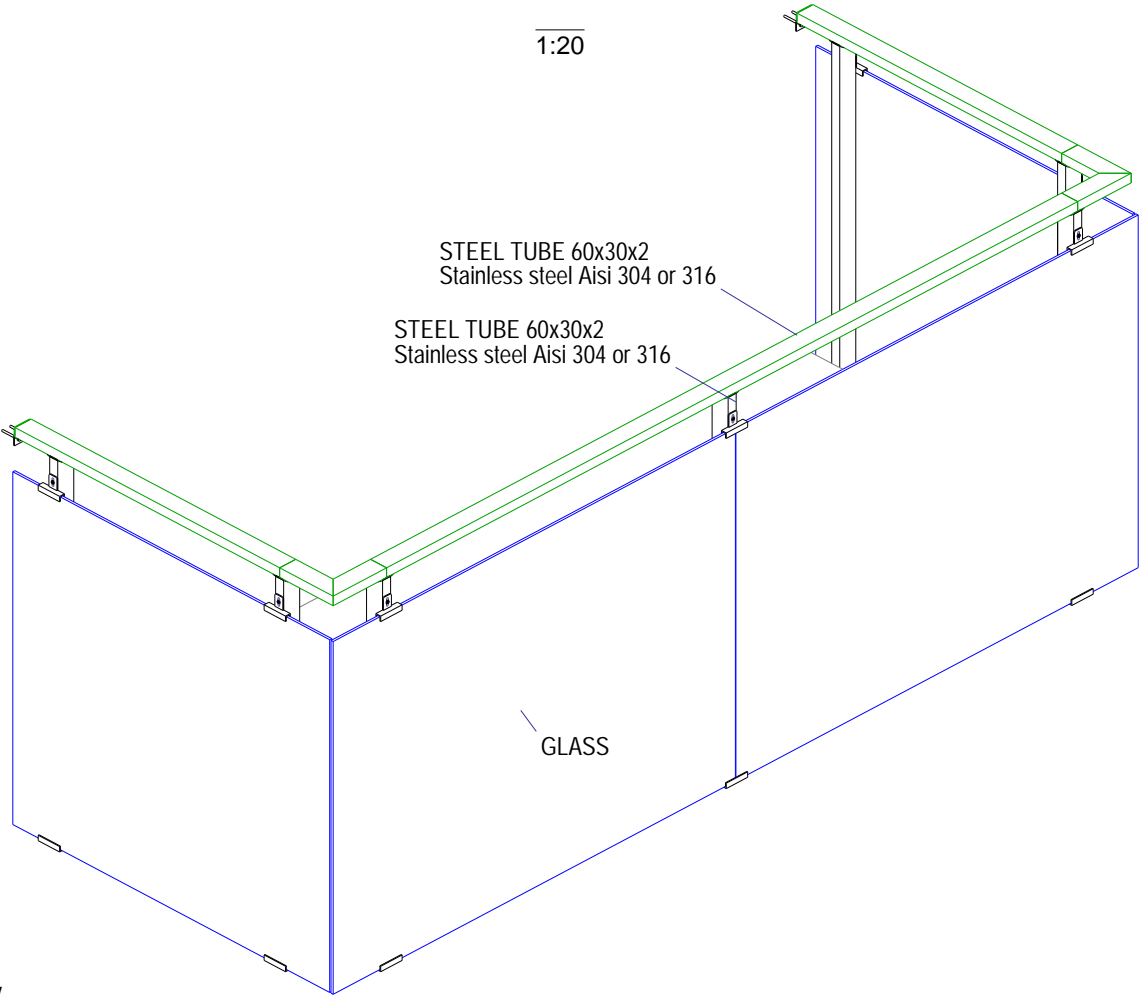

TEMPLATE

GLASS RAILINGS 514.63-3

Side view
1:10

Top view
1:20

Glass thickness
1:5

Producer: STABICO OU
 Tallinn, Estonia
 Tel: +372 555 17 989 e-mail: stabico@stabico.ee
 Web: www.stabico.ee

Step 1
1:20

Installing columns