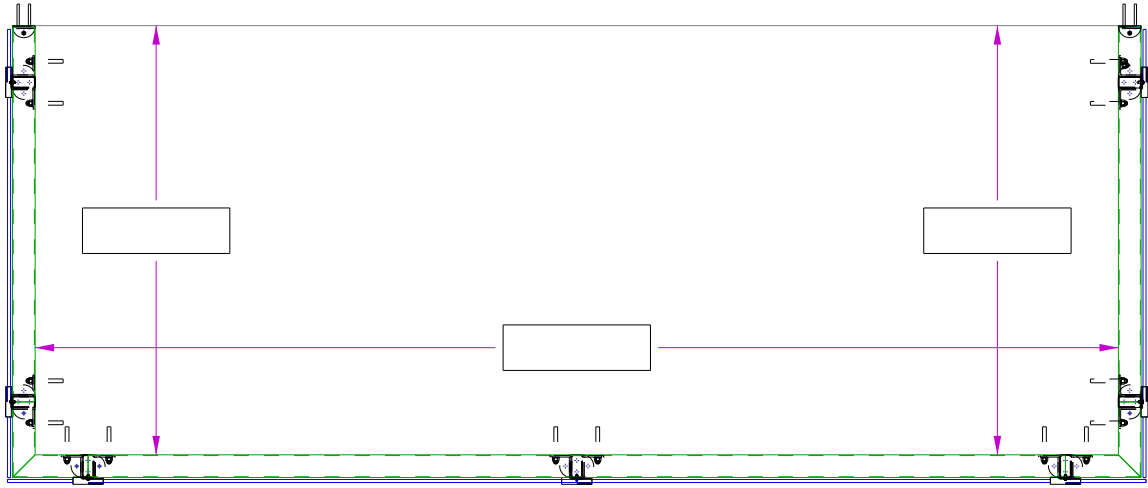

TEMPLATE

GLASS RAILINGS 514.63-3

Side view
1:10

Top view
1:20

Glass thickness
1:5

Producer: STABICO OU
 Tallinn, Estonia
 Tel: +372 555 17 989 e-mail: stabico@stabico.ee
 Web: www.stabico.ee

Step 1
1:20

Installing columns