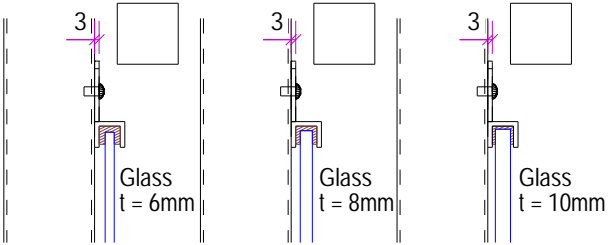

TEMPLATE

GLASS RAILINGS 514.63-3

Side view
1:10

Top view
1:20

Glass thickness
1:5

Producer: STABICO OU
 Tallinn, Estonia
 Tel: +372 555 17 989 e-mail: stabico@stabico.ee
 Web: www.stabico.ee

Step 1
1:20

Installing columns