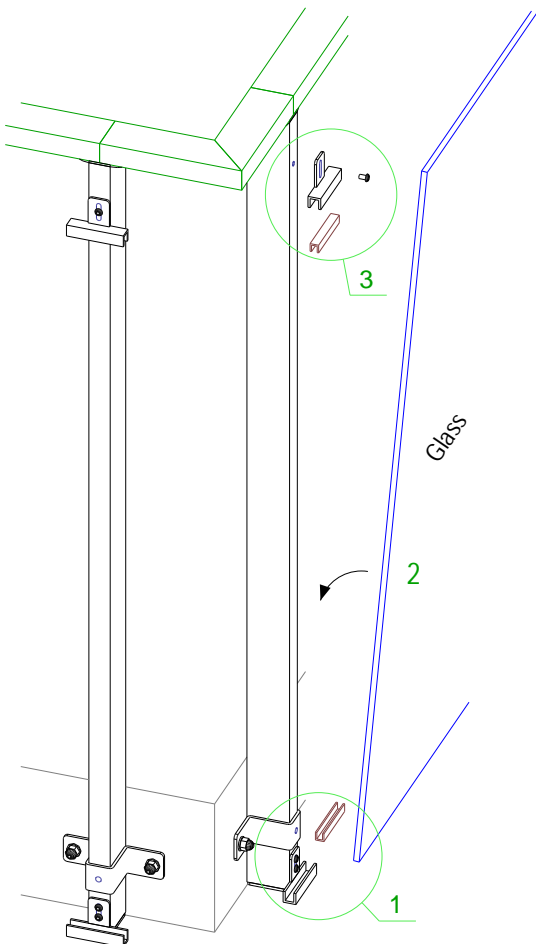

Step 3
1:20

Installing glasses

3-1
1:10

1
1:5

3
1:5

• staBico •

Producer: STABICO OU

Tallinn, Estonia

Tel: +372 555 17 989

e-mail: stabico@stabico.ee

Web: www.stabico.ee