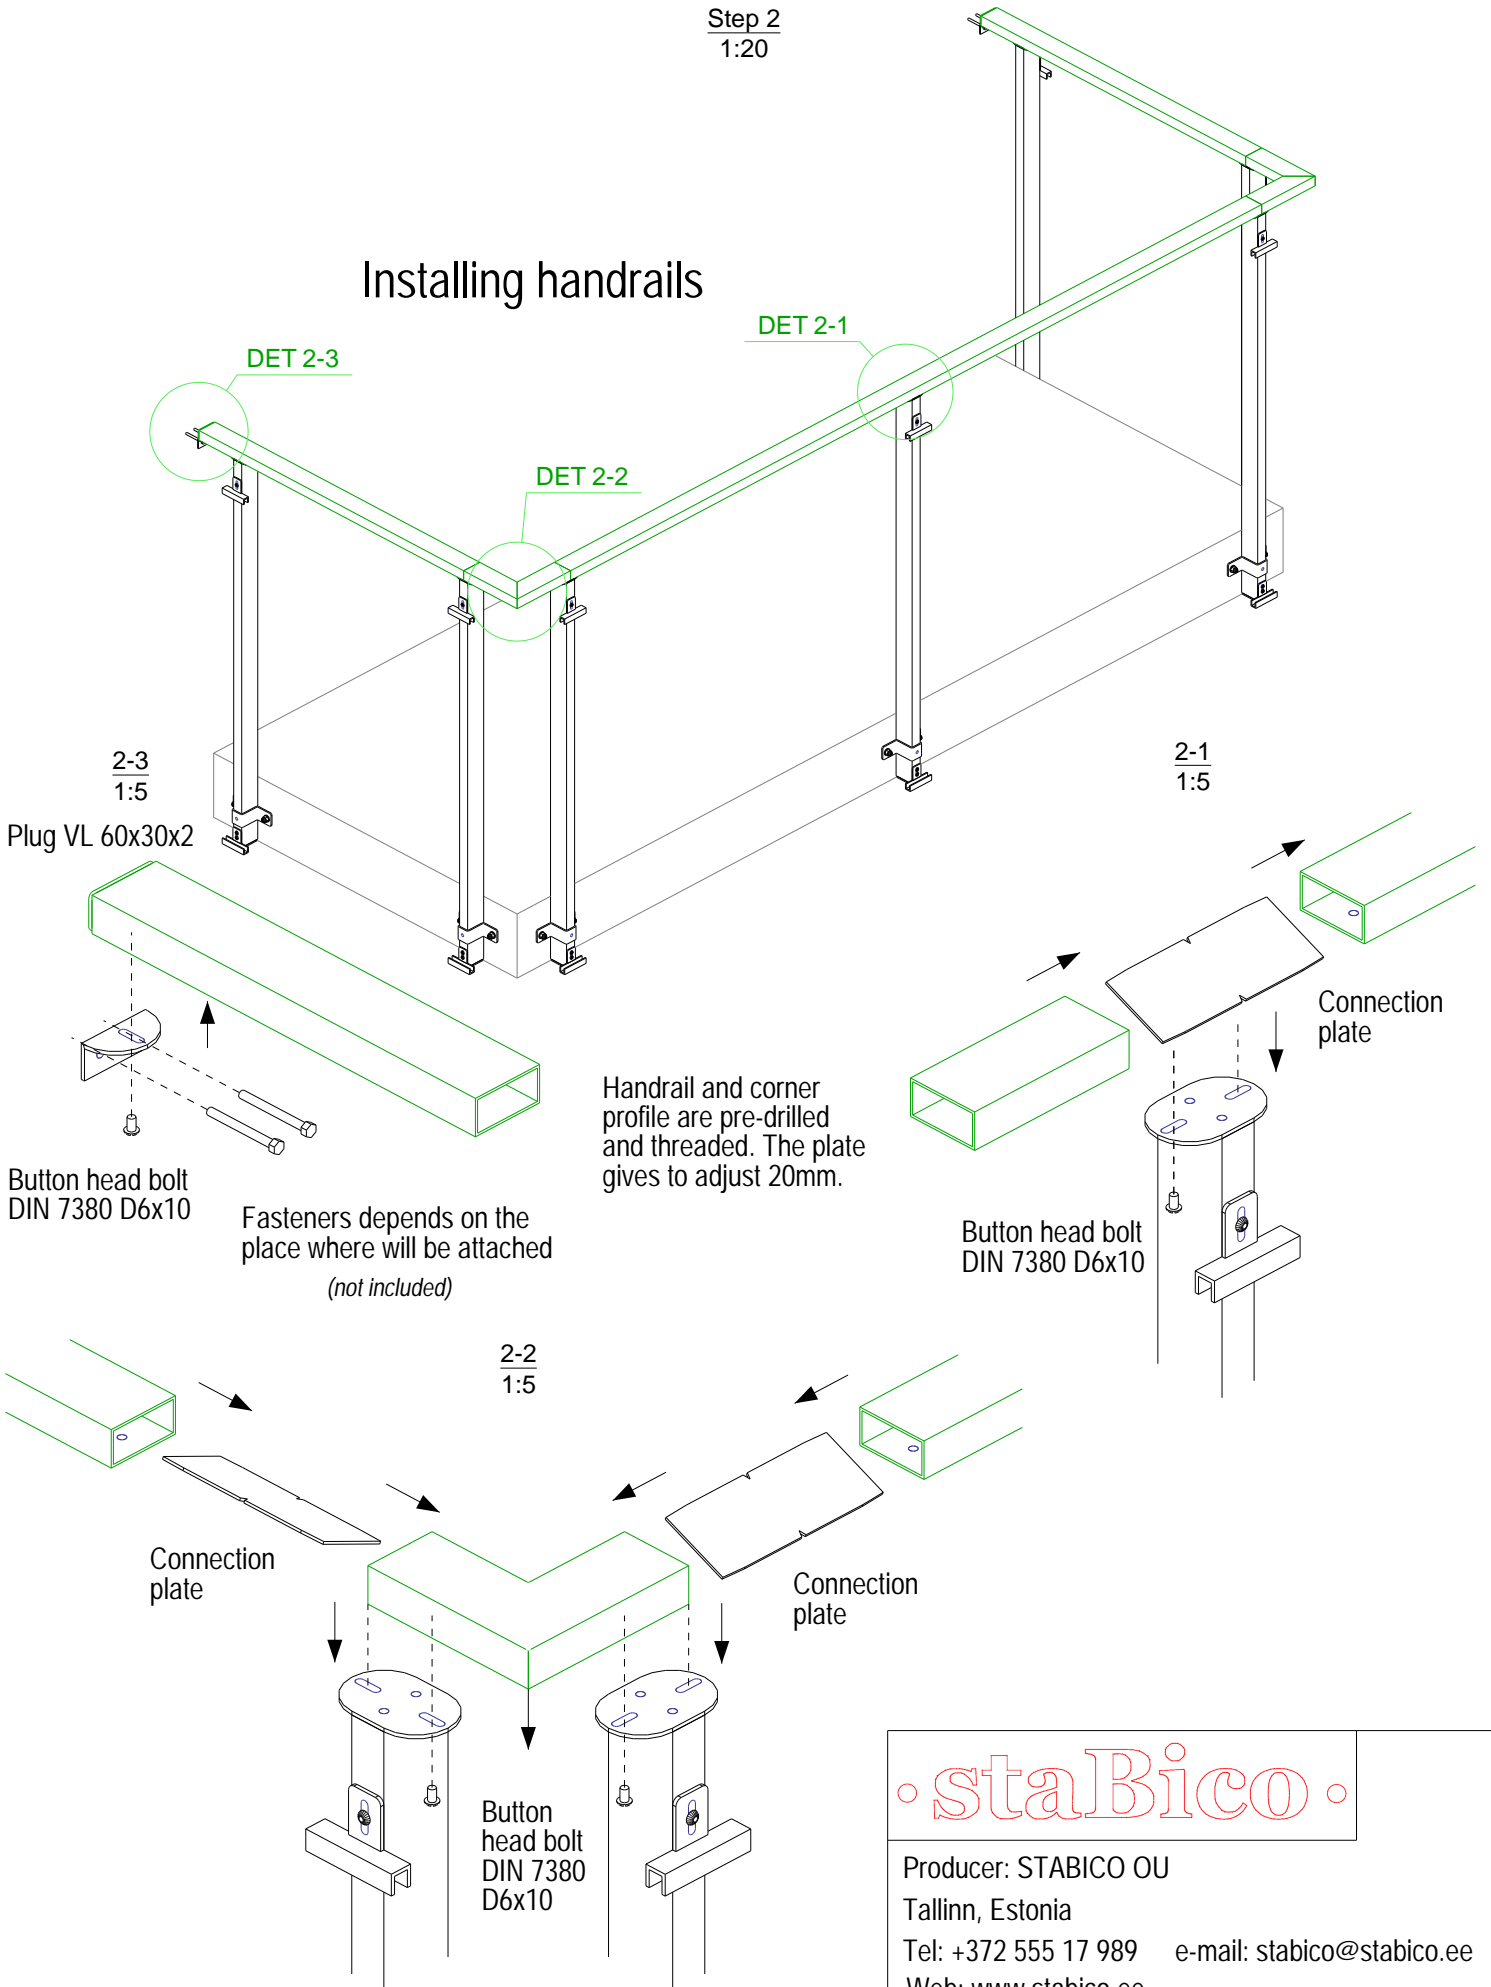

Step 2
1:20

Installing handrails

Producer: STABICO OU
Tallinn, Estonia
Tel: +372 555 17 989 e-mail: stabico@stabico.ee
Web: www.stabico.ee