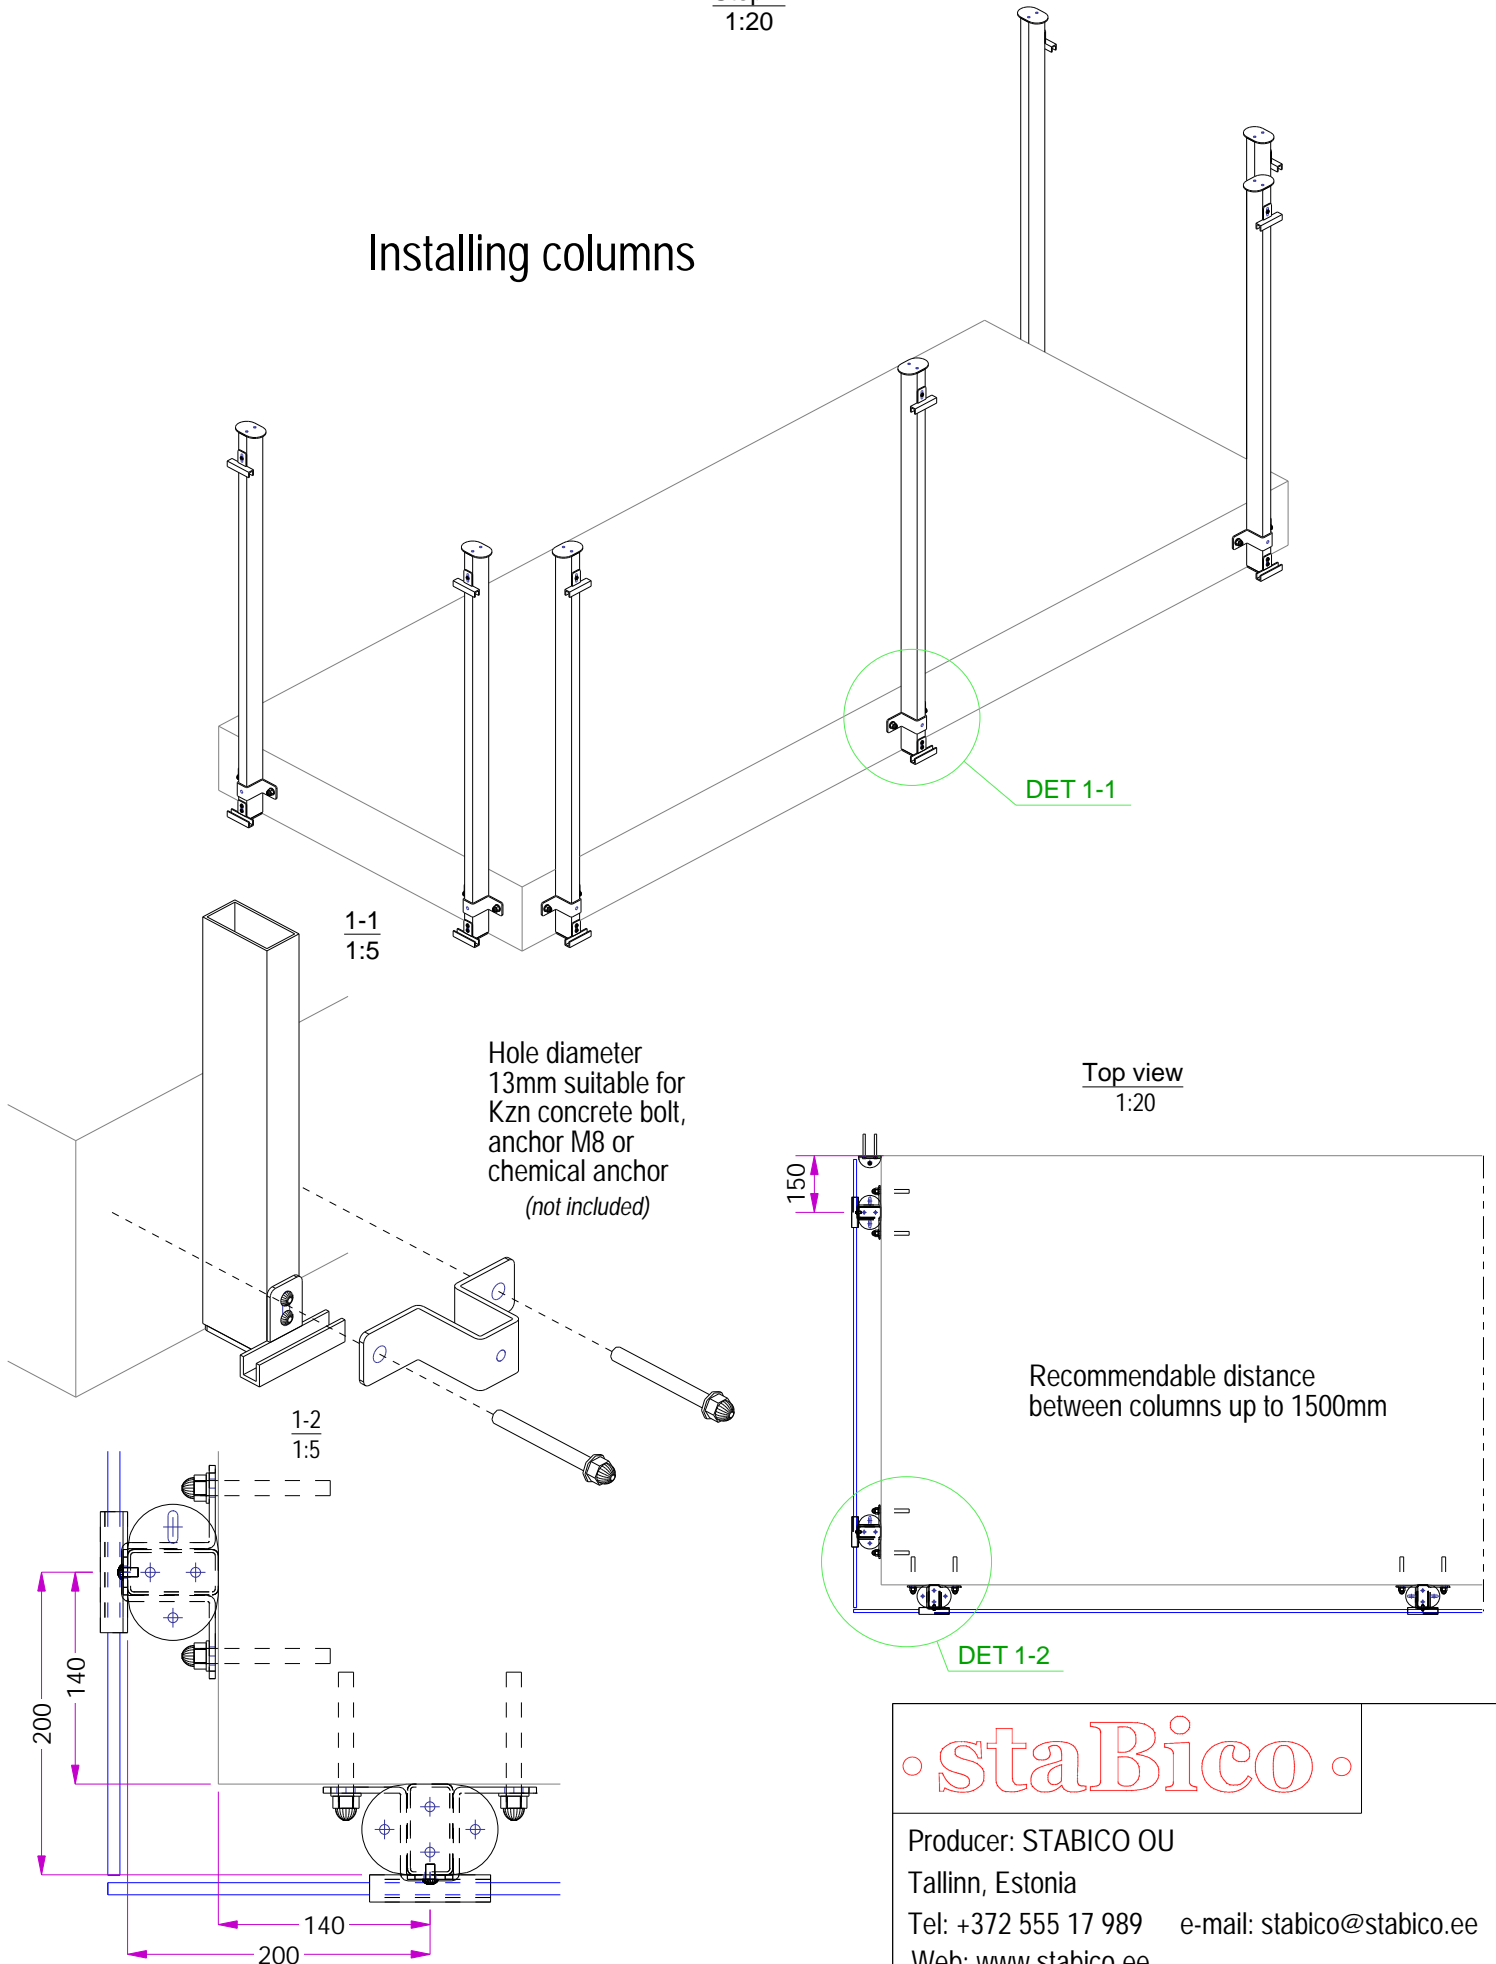

TEMPLATE

GLASS RAILINGS 514.63-3

Side view
1:10

Top view
1:20

Glass thickness
1:5

Producer: STABICO OU
 Tallinn, Estonia
 Tel: +372 555 17 989 e-mail: stabico@stabico.ee
 Web: www.stabico.ee

Step 1
1:20

Installing columns