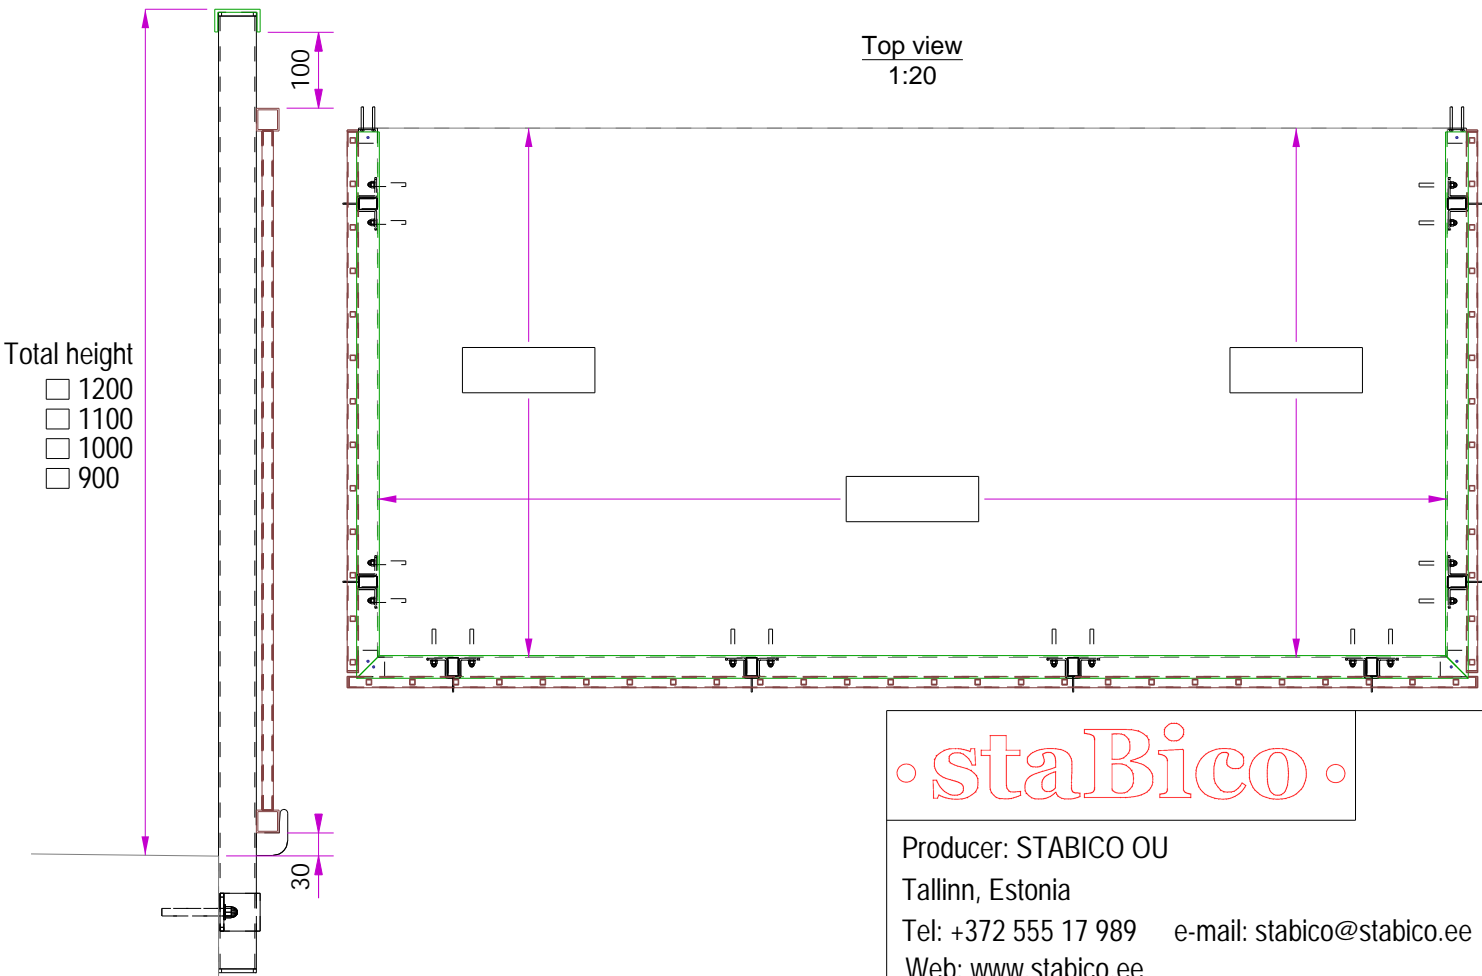

TEMPLATE

ALUMINIUM RAILINGS MP-53.30-2

Side view
1:10

Top view
1:20

Producer: STABICO OU
 Tallinn, Estonia
 Tel: +372 555 17 989 e-mail: stabico@stabico.ee
 Web: www.stabico.ee