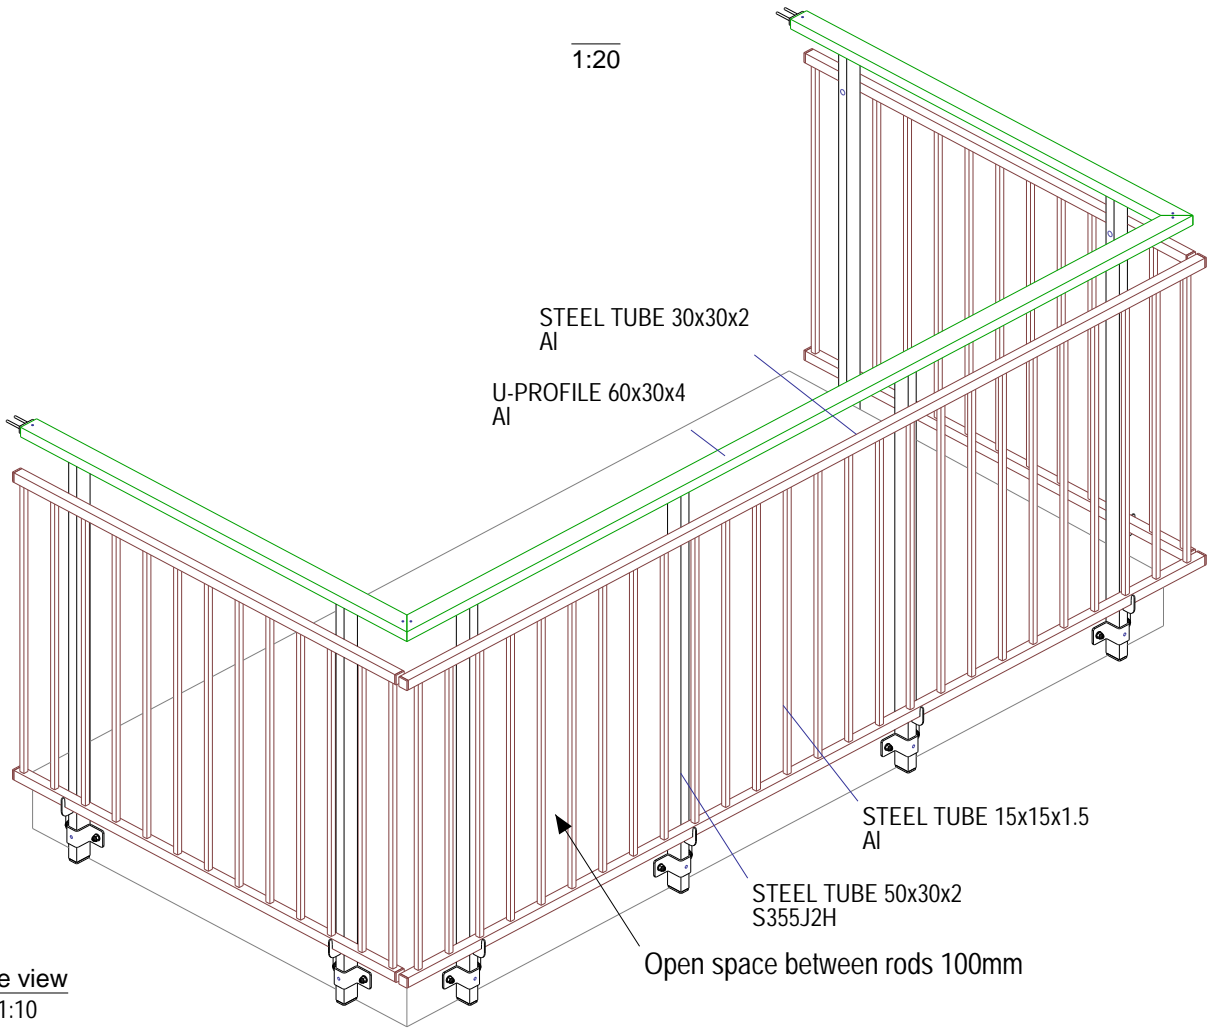

TEMPLATE

ALUMINIUM RAILINGS MP-53.30-2

Side view
1:10

Top view
1:20

Producer: STABICO OU
 Tallinn, Estonia
 Tel: +372 555 17 989 e-mail: stabico@stabico.ee
 Web: www.stabico.ee