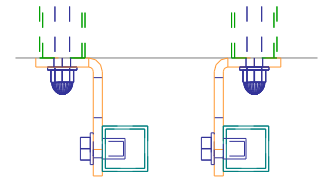

PAP-33.15.AL ORDER SHEET

19.12.2018

Front view

Side view

Detail 1

STEEL ROD M10 + HILTI HIT-HY
ROUND TUBE D30x2

Variation of connection

2 Ø 11
CLAMP
BOLT M10x20
AL TUBE 30x30x2

Quantity	Material	Kzn	Ral

• staBico •

Producer: STABICO OU

Tallinn, Estonia

Tel: +372 555 17 989 e-mail: stabico@stabico.ee

Web: www.stabico.ee

	Length	Number
Column		
Horizontal tube		
Intermediate tube		
Clamp		