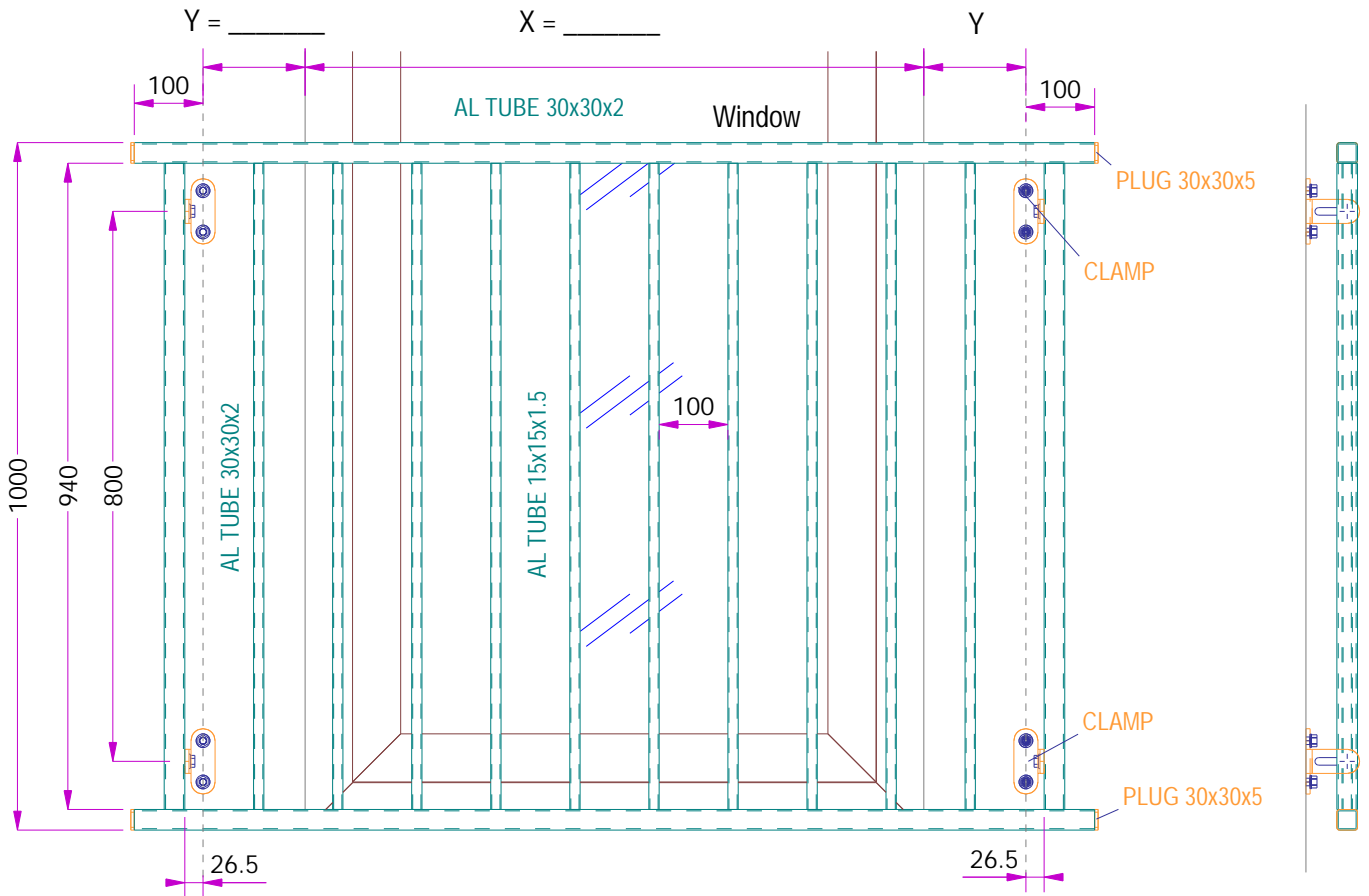

PAP-33.15.AL ORDER SHEET

19.12.2018

Front view

Side view

Detail 1

STEEL ROD M10 + HILTI HIT-HY
ROUND TUBE D30x2

Variation of connection

2 Ø 11
CLAMP
BOLT M10x20
AL TUBE 30x30x2

Quantity	Material	Kzn	Ral

• staBico •

Producer: STABICO OU

Tallinn, Estonia

Tel: +372 555 17 989 e-mail: stabico@stabico.ee

Web: www.stabico.ee

	Length	Number
Column		
Horizontal tube		
Intermediate tube		
Clamp		