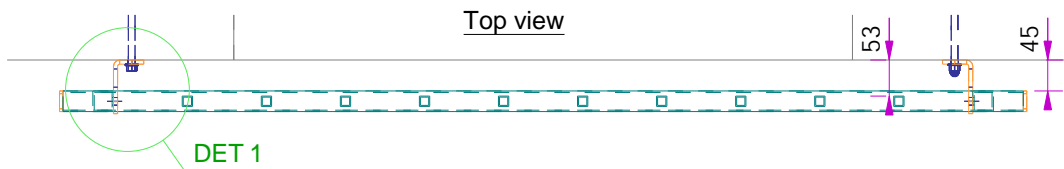

PAP-33.15.AL ORDER SHEET

19.12.2018

Front view

Side view

Detail 1

STEEL ROD M10 + HILTI HIT-HY
ROUND TUBE D30x2

Variation of connection

2 Ø 11
CLAMP
BOLT M10x20
AL TUBE 30x30x2

Quantity	Material	Kzn	Ral

• staBico •

Producer: STABICO OU

Tallinn, Estonia

Tel: +372 555 17 989 e-mail: stabico@stabico.ee

Web: www.stabico.ee

	Length	Number
Column		
Horizontal tube		
Intermediate tube		
Clamp		