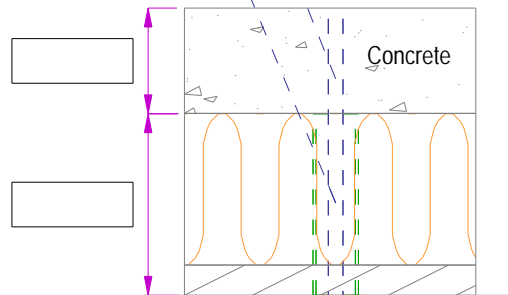

PAP-33.15.AL ORDER SHEET

19.12.2018

Front view

Side view

Detail 1

STEEL ROD M10 + HILTI HIT-HY
ROUND TUBE D30x2

Variation of connection

2 Ø 11
CLAMP
BOLT M10x20
AL TUBE 30x30x2