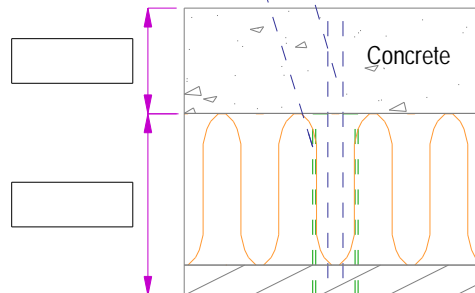

PRP-44.42.12x4.A2.S
ORDER SHEET

19.12.2018

Front view

Side view

Top view

Detail 1

STEEL ROD M10 + HILTI HIT-HY
ROUND TUBE D30x2

COVER PLATE 60x60x4
WASHER 30x30x10

1 Ø 13

STEEL TUBE 40x40x4
STEEL TUBE 30x30x2
STEEL TUBE 40x40x2

Quantity	Material	Kzn	Ral

• staBico •

Producer: STABICO OU

Tallinn, Estonia

Tel: +372 555 17 989 e-mail: stabico@stabico.ee

Web: www.stabico.ee