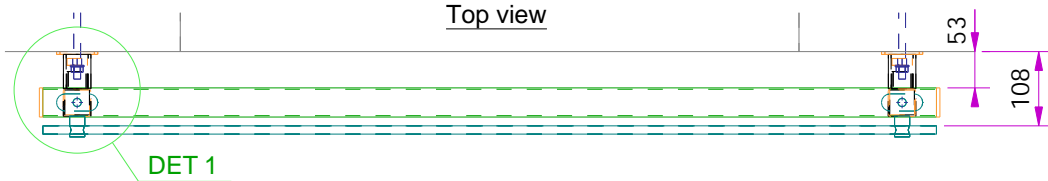

PRP-44.42.12x4.A2.S
ORDER SHEET

19.12.2018

Front view

Side view

Top view

Detail 1

STEEL ROD M10 + HILTI HIT-HY
ROUND TUBE D30x2

COVER PLATE 60x60x4
WASHER 30x30x10

1 Ø 13

STEEL TUBE 40x40x4
STEEL TUBE 30x30x2
STEEL TUBE 40x40x2

Quantity	Material	Kzn	Ral

• staBico •

Producer: STABICO OU

Tallinn, Estonia

Tel: +372 555 17 989 e-mail: stabico@stabico.ee

Web: www.stabico.ee

	Length	Number
Handrail		
Column		
Horizontal rod		
Clamp		