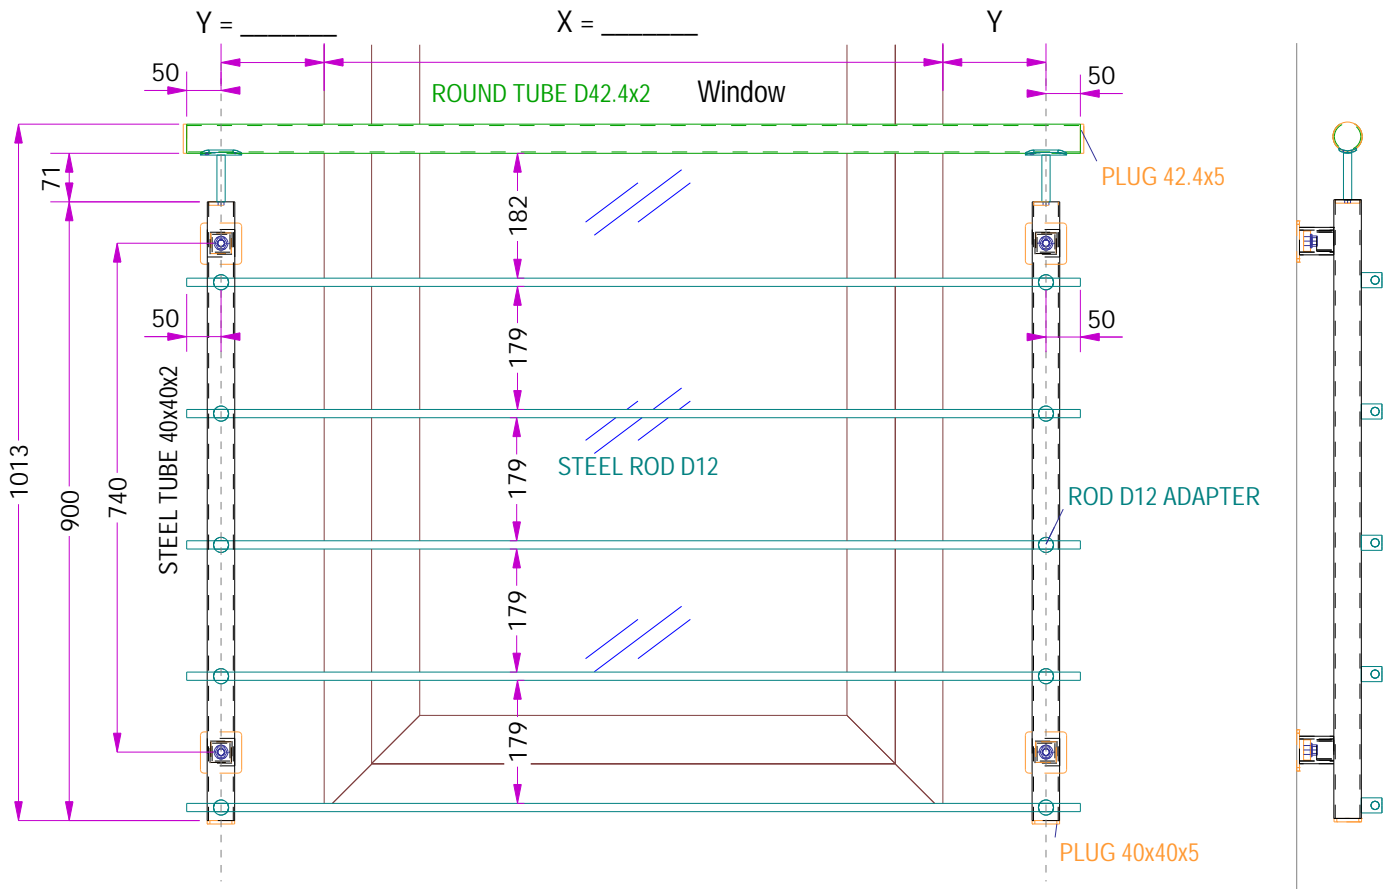

PRP-44.42.12x4.A2.S
ORDER SHEET

19.12.2018

Front view

Side view

Top view

Detail 1

STEEL ROD M10 + HILTI HIT-HY
ROUND TUBE D30x2

COVER PLATE 60x60x4
WASHER 30x30x10

1 Ø 13

STEEL TUBE 40x40x4
STEEL TUBE 30x30x2
STEEL TUBE 40x40x2

Quantity	Material	Kzn	Ral

• staBico •

Producer: STABICO OU

Tallinn, Estonia

Tel: +372 555 17 989 e-mail: stabico@stabico.ee

Web: www.stabico.ee

	Length	Number
Handrail		
Column		
Horizontal rod		
Clamp		