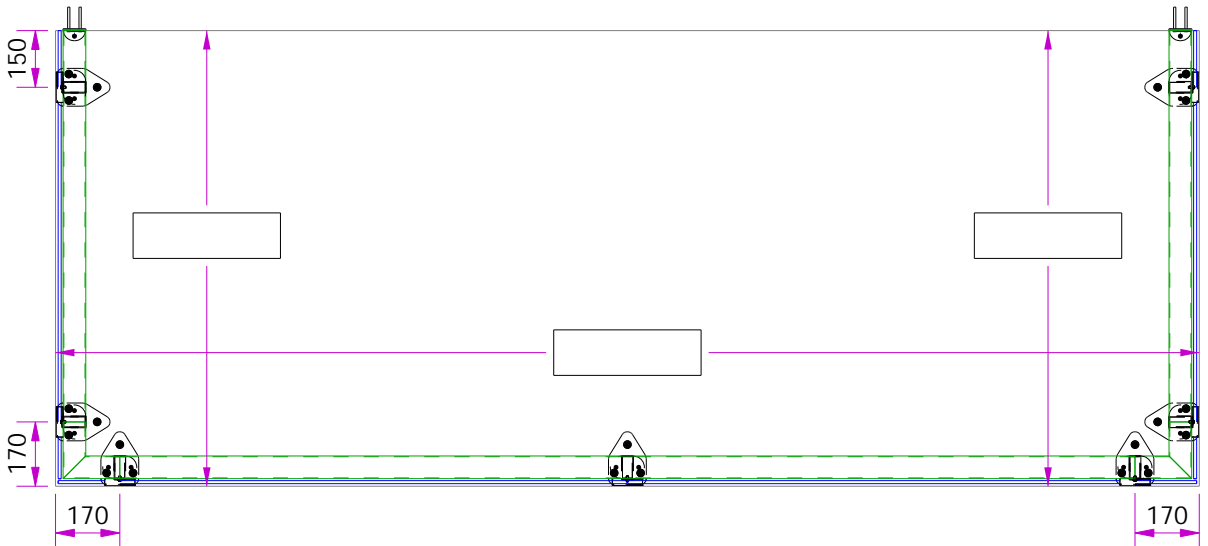

TEMPLATE

GLASS RAILINGS 514.63 - 1

Side view
1:10

Top view
1:20

1:5

Producer: STABICO OU
 Tallinn, Estonia
 Tel: +372 555 17 989 e-mail: stabico@stabico.ee
 Web: www.stabico.ee