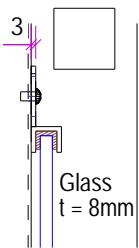

TEMPLATE

GLASS RAILINGS 514.63 - 1

Side view
1:10

Top view
1:20

1:5

Producer: STABICO OU
 Tallinn, Estonia
 Tel: +372 555 17 989 e-mail: stabico@stabico.ee
 Web: www.stabico.ee