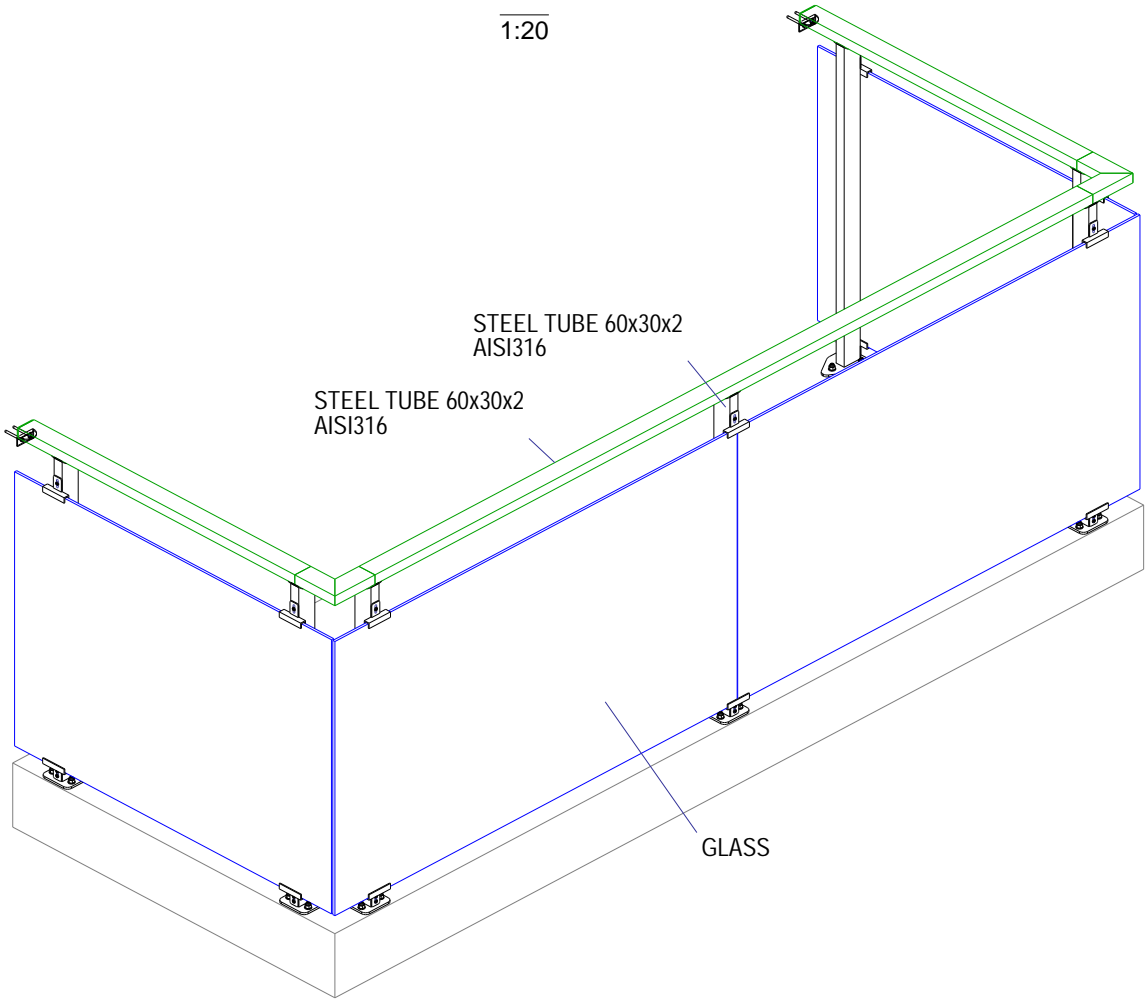

TEMPLATE

GLASS RAILINGS 514.63 - 1

Side view
1:10

Top view
1:20

1:5

Producer: STABICO OU
 Tallinn, Estonia
 Tel: +372 555 17 989 e-mail: stabico@stabico.ee
 Web: www.stabico.ee