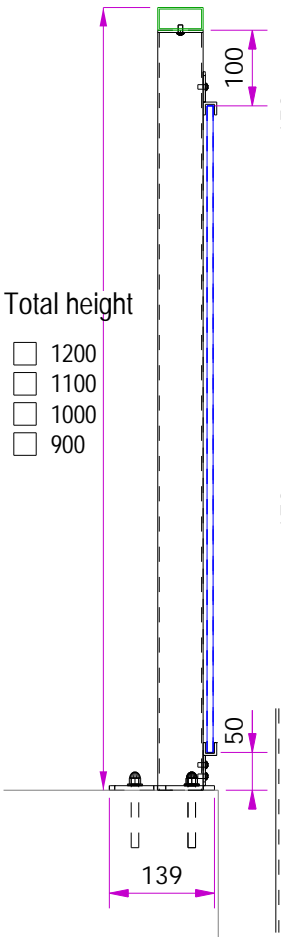

TEMPLATE

GLASS RAILINGS 514.63 - 1

Side view
1:10

Top view
1:20

1:5

Producer: STABICO OU
 Tallinn, Estonia
 Tel: +372 555 17 989 e-mail: stabico@stabico.ee
 Web: www.stabico.ee