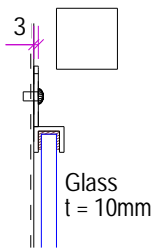

TEMPLATE

GLASS RAILINGS 514.63 - 1

Side view
1:10

Top view
1:20

1:5

Producer: STABICO OU
 Tallinn, Estonia
 Tel: +372 555 17 989 e-mail: stabico@stabico.ee
 Web: www.stabico.ee