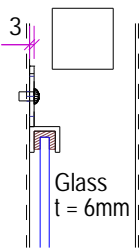

TEMPLATE

GLASS RAILINGS 514.63 - 1

Side view
1:10

Top view
1:20

1:5

Producer: STABICO OU
 Tallinn, Estonia
 Tel: +372 555 17 989 e-mail: stabico@stabico.ee
 Web: www.stabico.ee