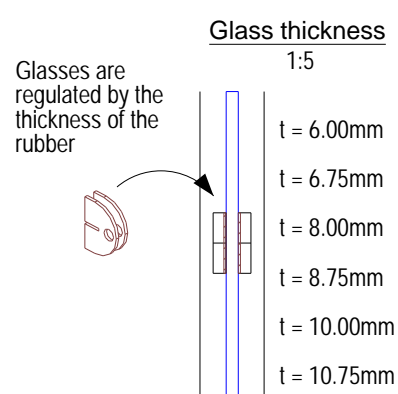

COLUMN GLASS RAILINGS D42412 - 1

• staBico •

Producer: STABICO OU
Tallinn, Estonia
Tel: +372 555 17 989 e-mail: stabico@stabico.ee
Web: www.stabico.ee