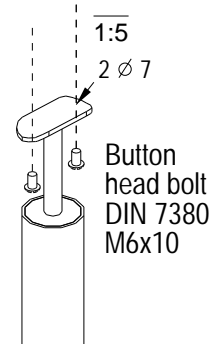

COLUMN GLASS RAILINGS D42412 - 1

• staBico •

Producer: STABICO OU
Tallinn, Estonia
Tel: +372 555 17 989 e-mail: stabico@stabico.ee
Web: www.stabico.ee