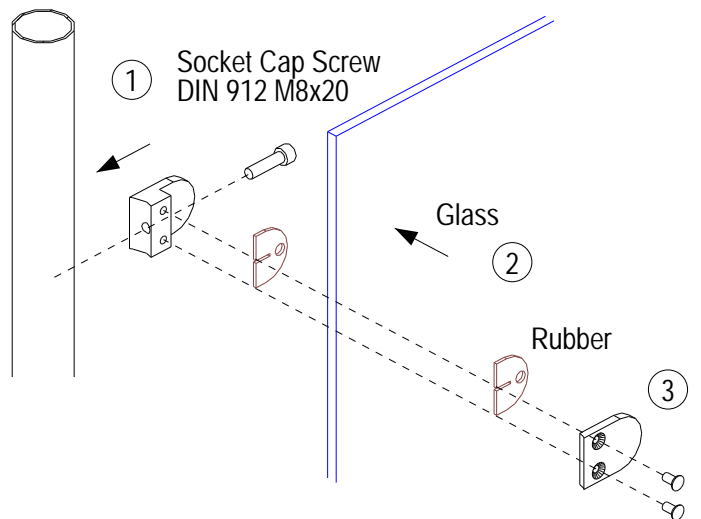

COLUMN GLASS RAILINGS D42412 - 1

• staBico •

Producer: STABICO OU
Tallinn, Estonia
Tel: +372 555 17 989 e-mail: stabico@stabico.ee
Web: www.stabico.ee