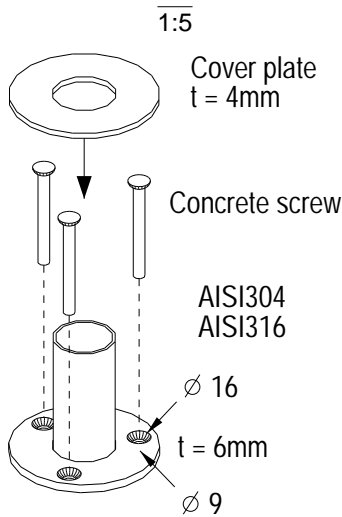

COLUMN GLASS RAILINGS D42412 - 1

• staBico •

Producer: STABICO OU
Tallinn, Estonia
Tel: +372 555 17 989 e-mail: stabico@stabico.ee
Web: www.stabico.ee