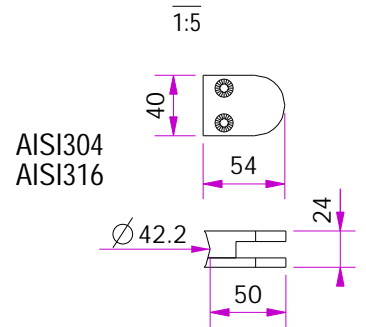

COLUMN GLASS RAILINGS D42412 - 1

• staBico •

Producer: STABICO OU
Tallinn, Estonia
Tel: +372 555 17 989 e-mail: stabico@stabico.ee
Web: www.stabico.ee