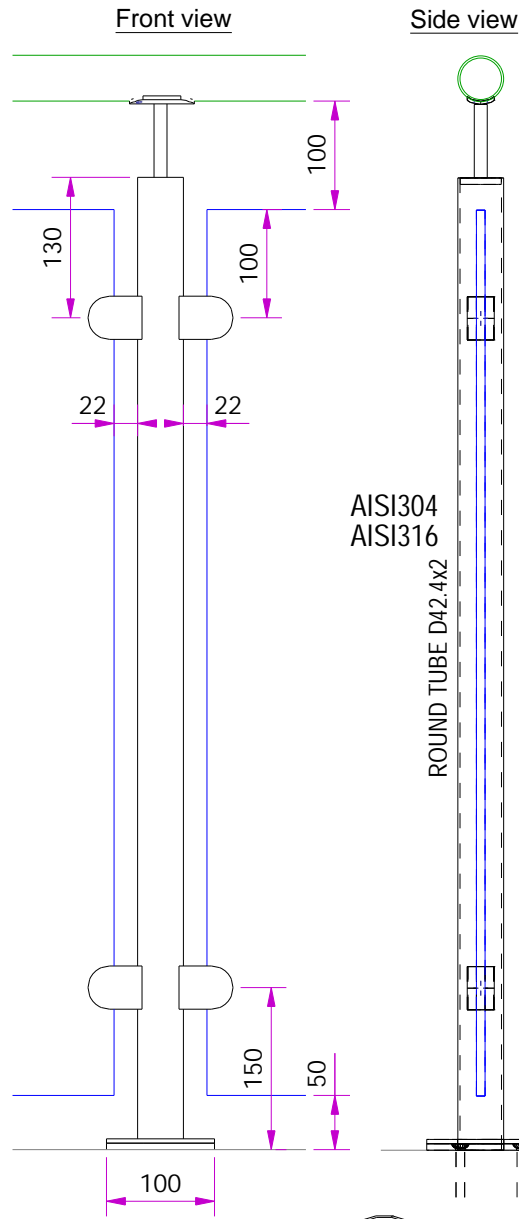

COLUMN GLASS RAILINGS D42412 - 1

• staBico •

Producer: STABICO OU
Tallinn, Estonia
Tel: +372 555 17 989 e-mail: stabico@stabico.ee
Web: www.stabico.ee