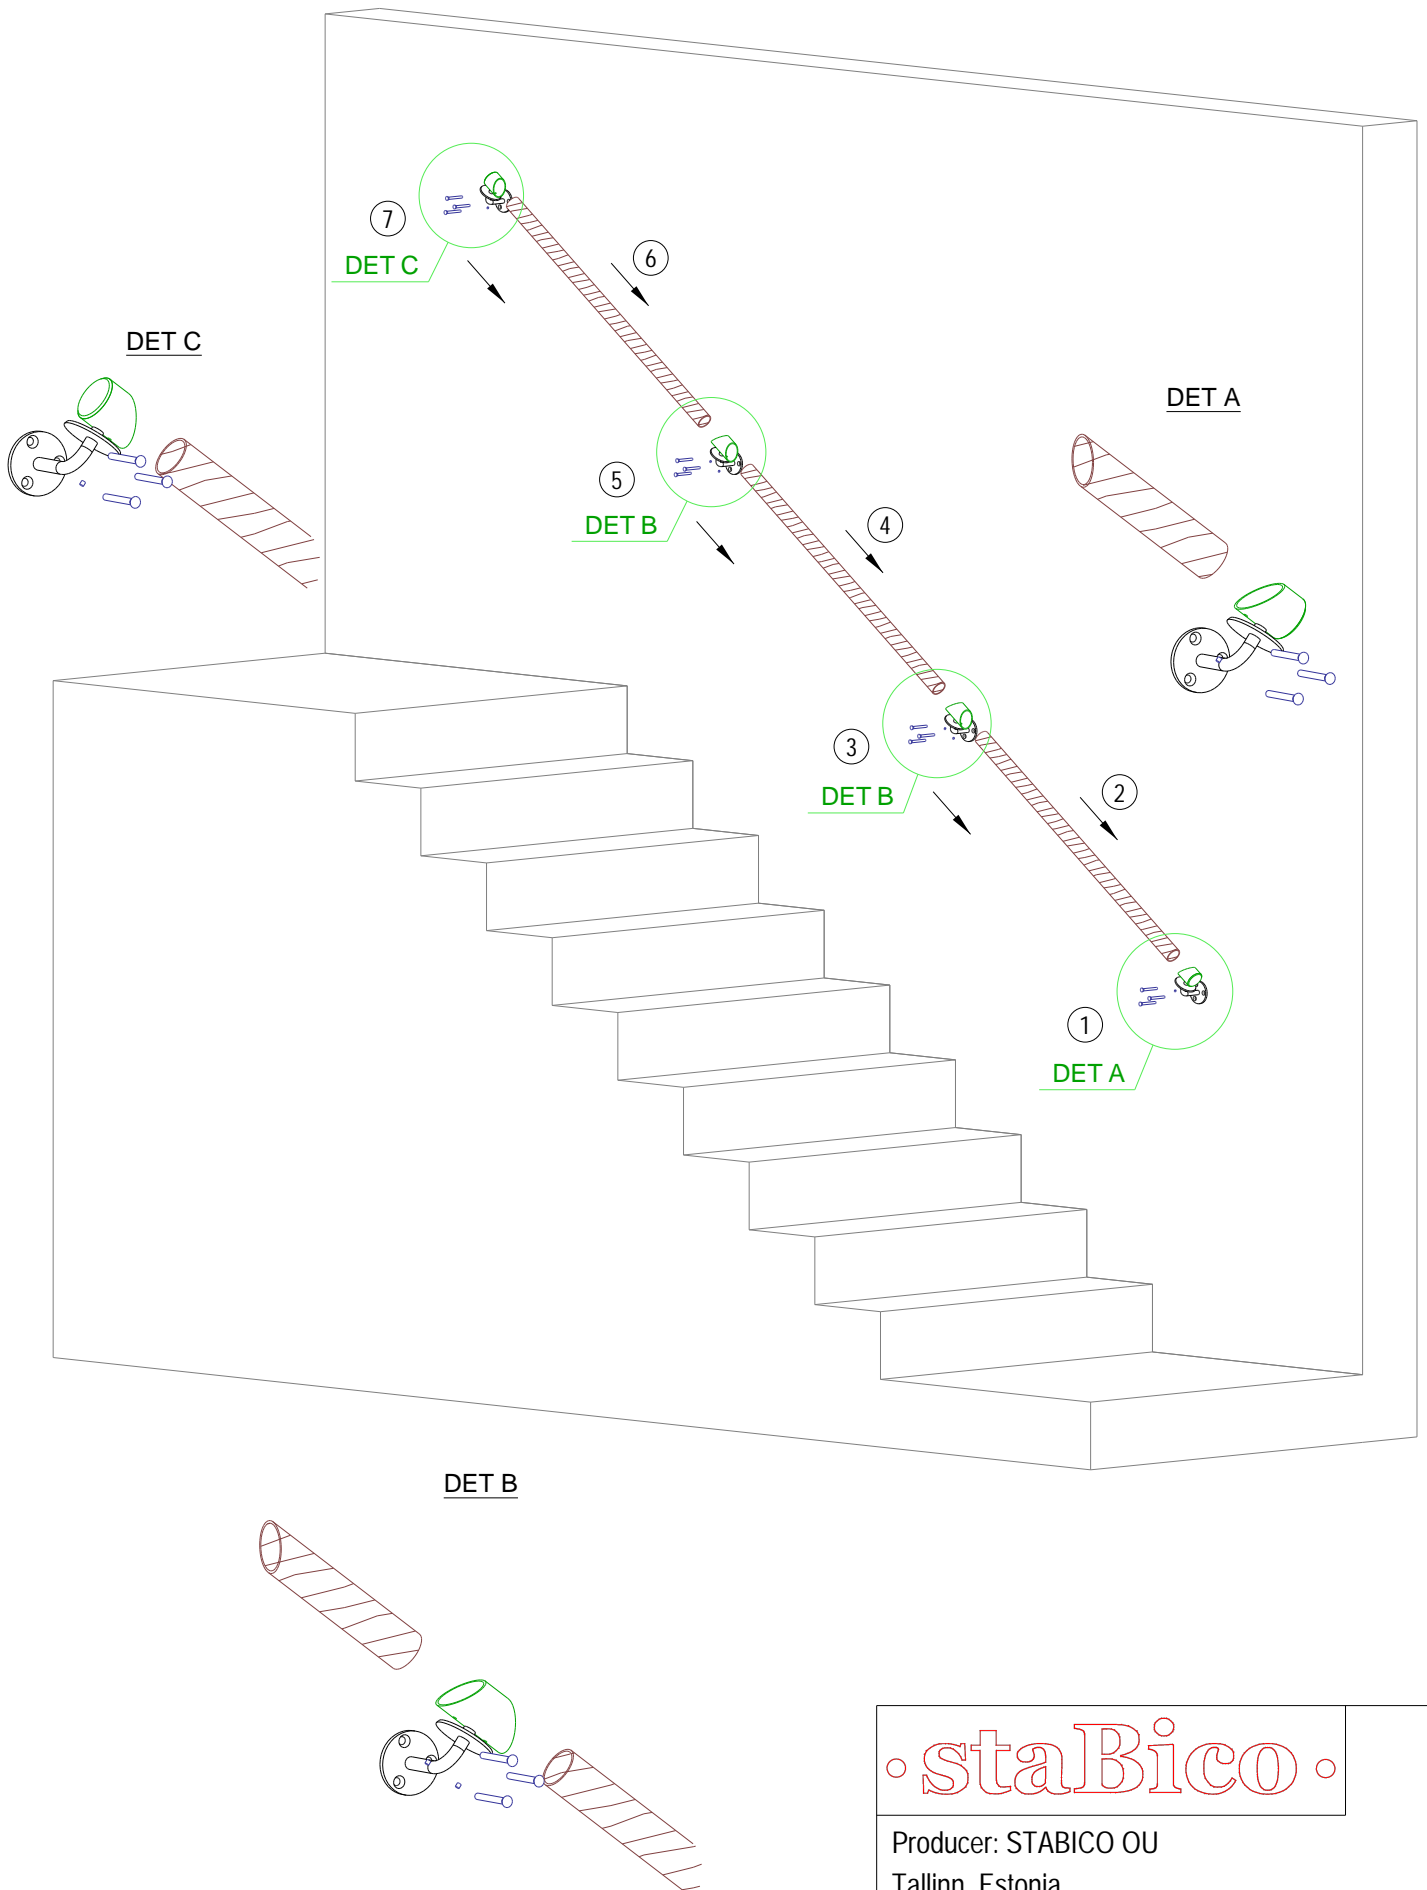

INSTALLATION MANUAL AL WOOD DECORATION

14.09.2018

• staBico •

Producer: STABICO OU

Tallinn, Estonia

Tel: +372 555 17 989 e-mail: stabico@stabico.ee

Web: www.stabico.ee