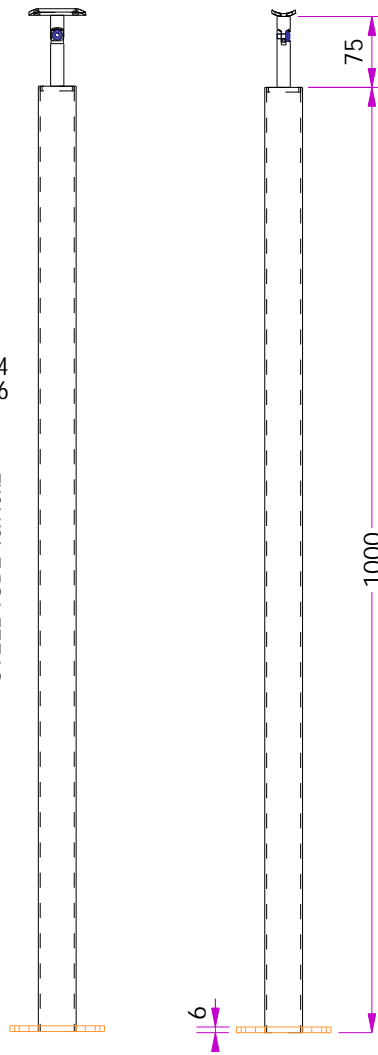

# COLUMN

31.01.2019

Front view

Side view

S235  
AISI304  
AISI316

STEEL TUBE 40x40x2

Detail

Detail