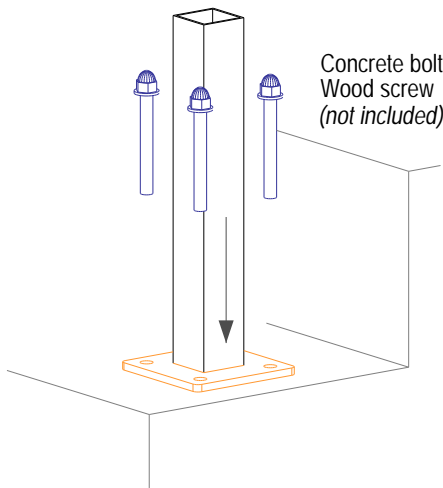

# COLUMN

31.01.2019

Front view

Side view

S235  
AISI304  
AISI316

STEEL TUBE 40x40x2

Detail

Detail