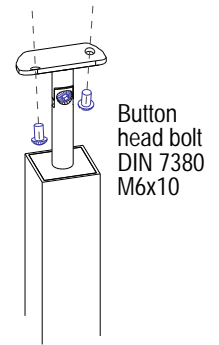

# COLUMN

31.01.2019

Front view

Side view

S235  
AISI304  
AISI316

STEEL TUBE 40x40x2

Detail

Detail