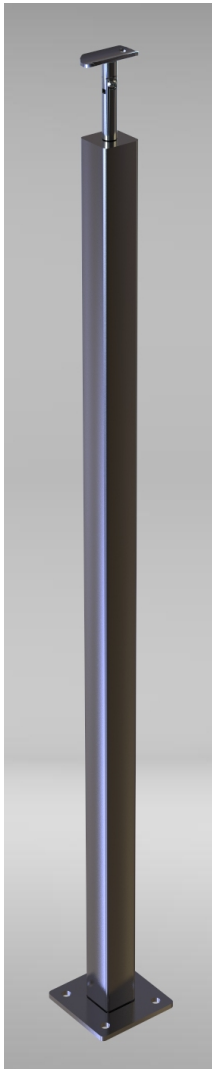

# COLUMN

31.01.2019

Front view

Side view

S235  
AISI304  
AISI316

STEEL TUBE 40x40x2

Detail

Detail