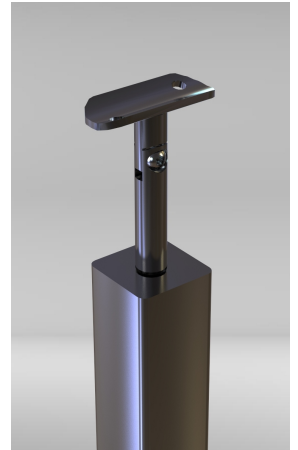

# COLUMN

31.01.2019

Front view

Side view

S235  
AISI304  
AISI316

STEEL TUBE 40x40x2

Detail

Detail