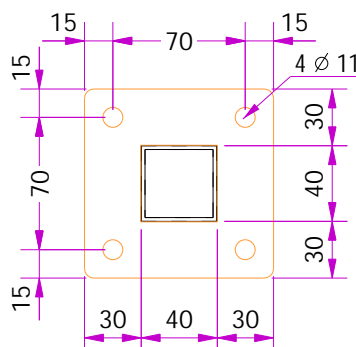

Detail

Quantity	Color

• staBico •

Producer: STABICO OU

Tallinn, Estonia

Tel: +372 555 17 989

e-mail: stabico@stabico.ee

Web: www.stabico.ee